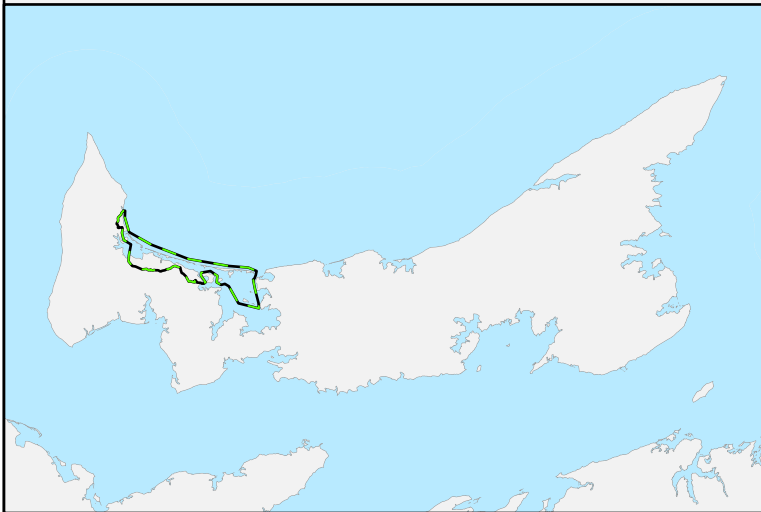

Proposed Pitumkek National Park Reserve

-  Area of Ecological and Cultural Interest
-  Proposed Pitumkek NPR- Working Boundary

Alberton

Lennox Island

Tyne Valley

Parks
Canada

Parcs
Canada